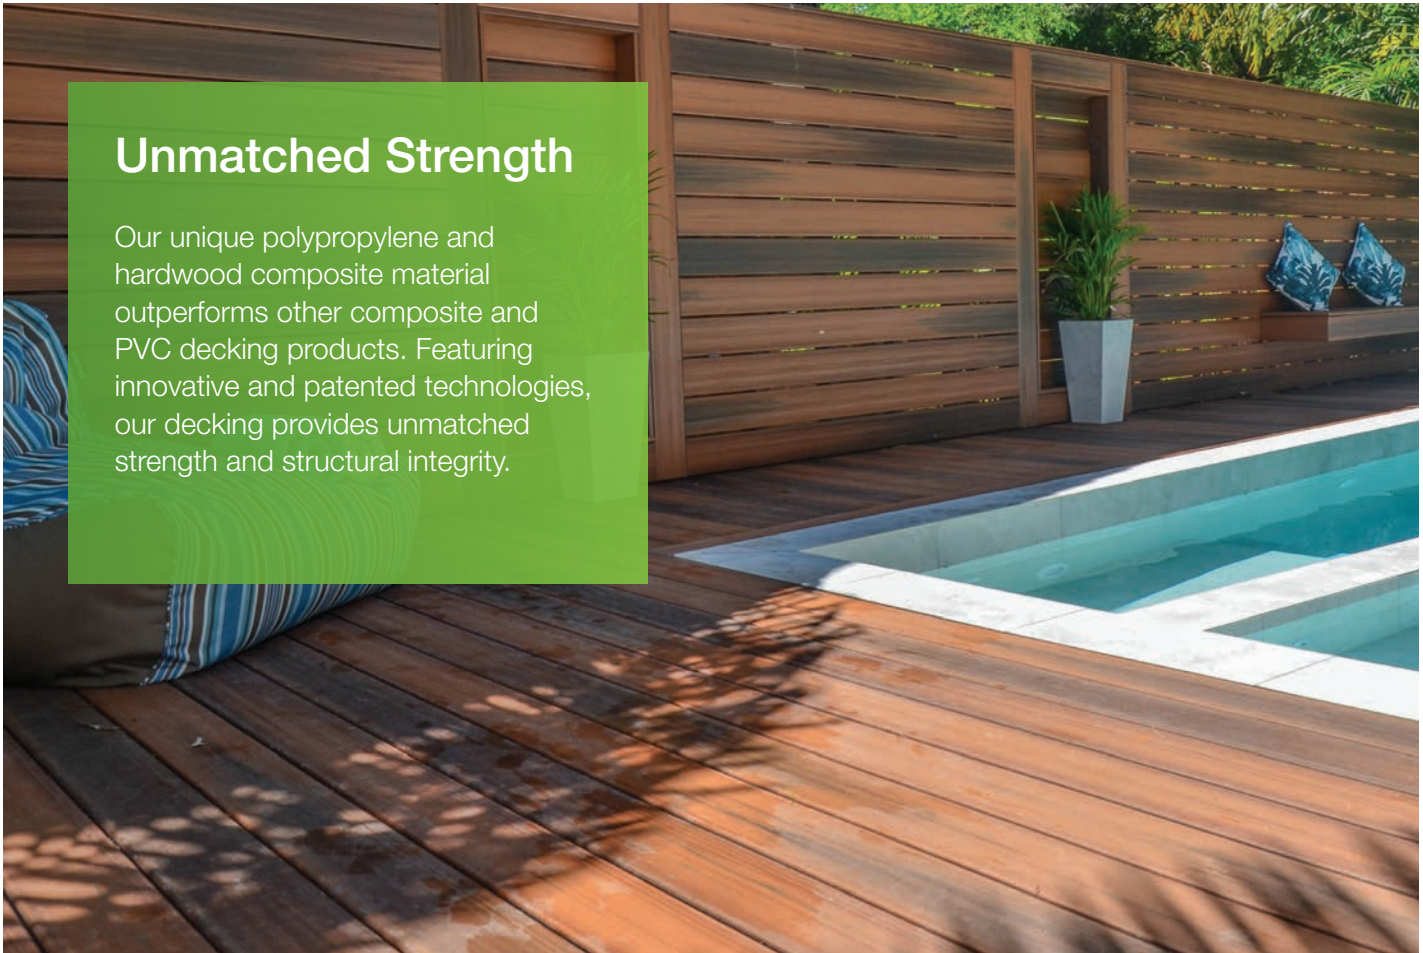

Unmatched Strength

Our unique polypropylene and hardwood composite material outperforms other composite and PVC decking products. Featuring innovative and patented technologies, our decking provides unmatched strength and structural integrity.