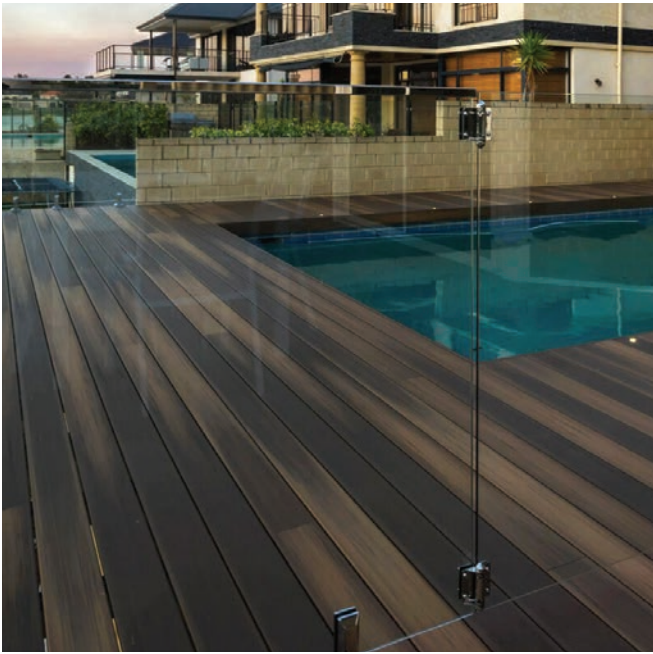

Table of Contents

COOLTRAC™ ADVANTAGE	7
DECKING OVERVIEW	8
CUSTOM LENGTH PROGRAM	9

DECKING COLLECTIONS

HARDWOODS™ COLLECTION	10
LANDSCAPES™ COLLECTION	12
DECKING PROFILES	14

FASTENING SYSTEMS

STEP-CLIP®	16
FASTENATOR™	16
STARBORN® PRO PLUG® SYSTEM	17
STARBORN® COLOR-MATCHED SCREWS	17

PRODUCT DETAILS

DECK BOARDS	18
ACCESSORIES	19

NOTE: Product images may not be reflective of actual decking color due to catalog printing process. Please request product samples before selecting color.