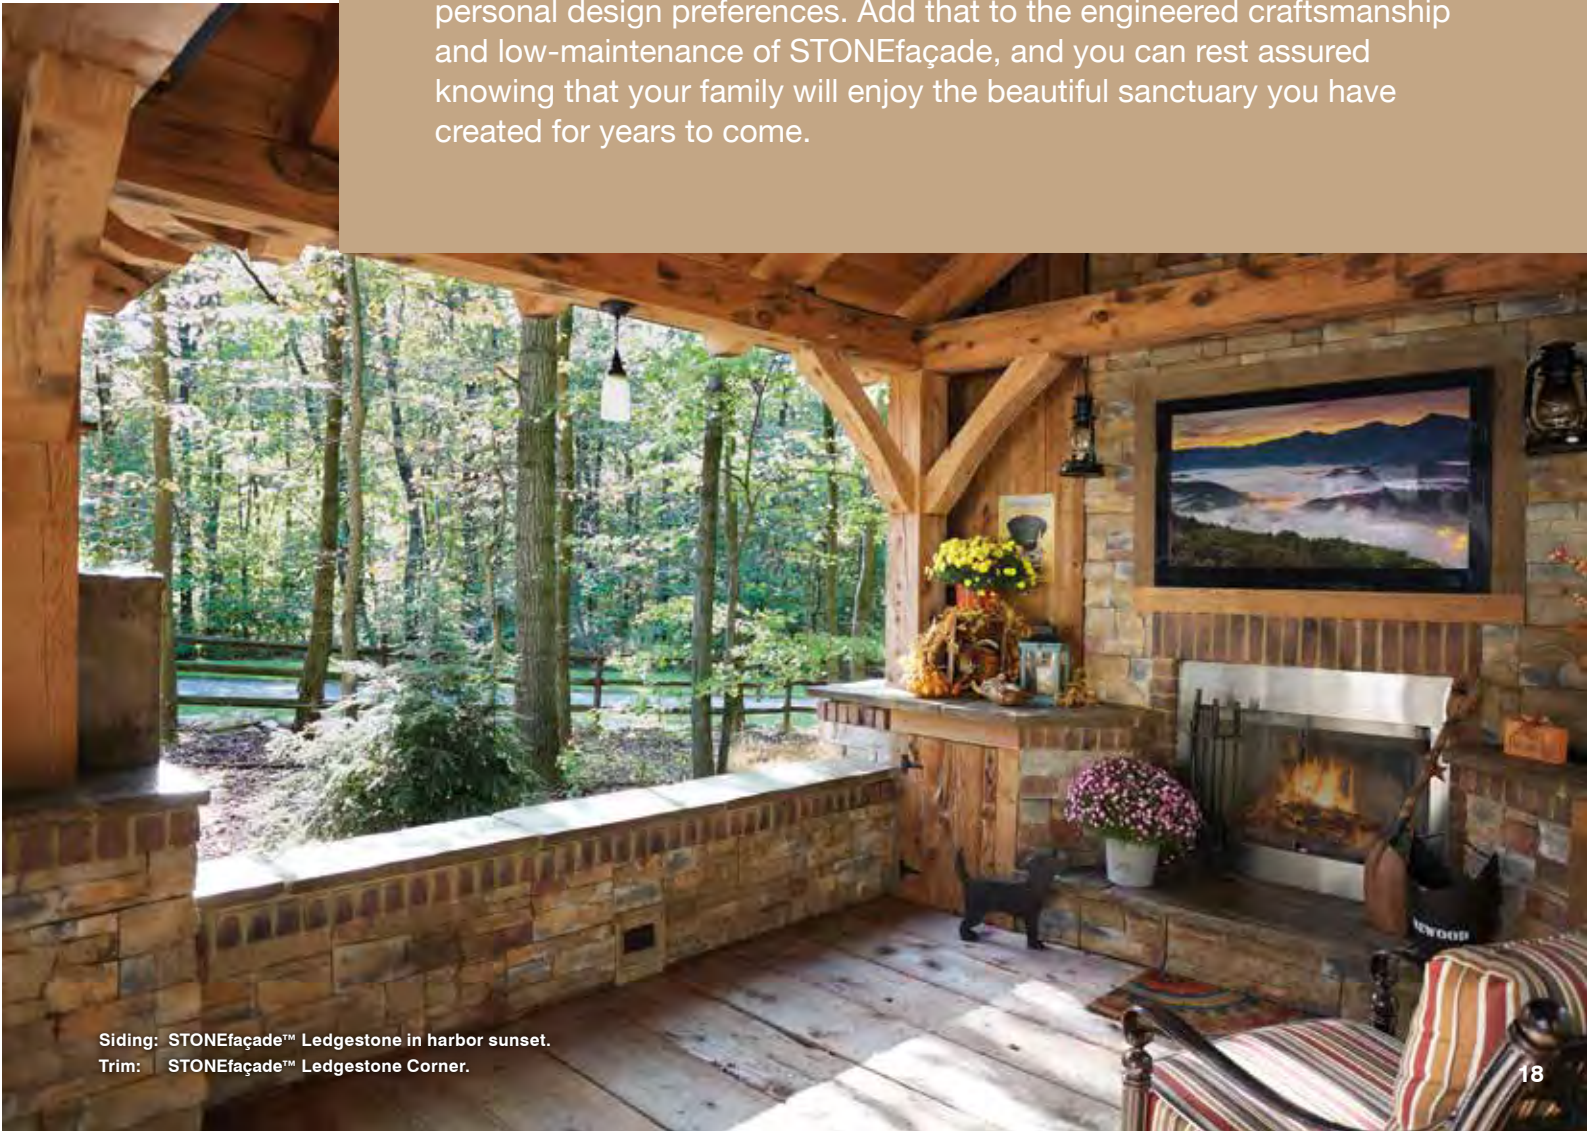

Siding: STONEfaçade™ LedgeStone in harbor sunset.
Trim: STONEfaçade™ LedgeStone Corner.