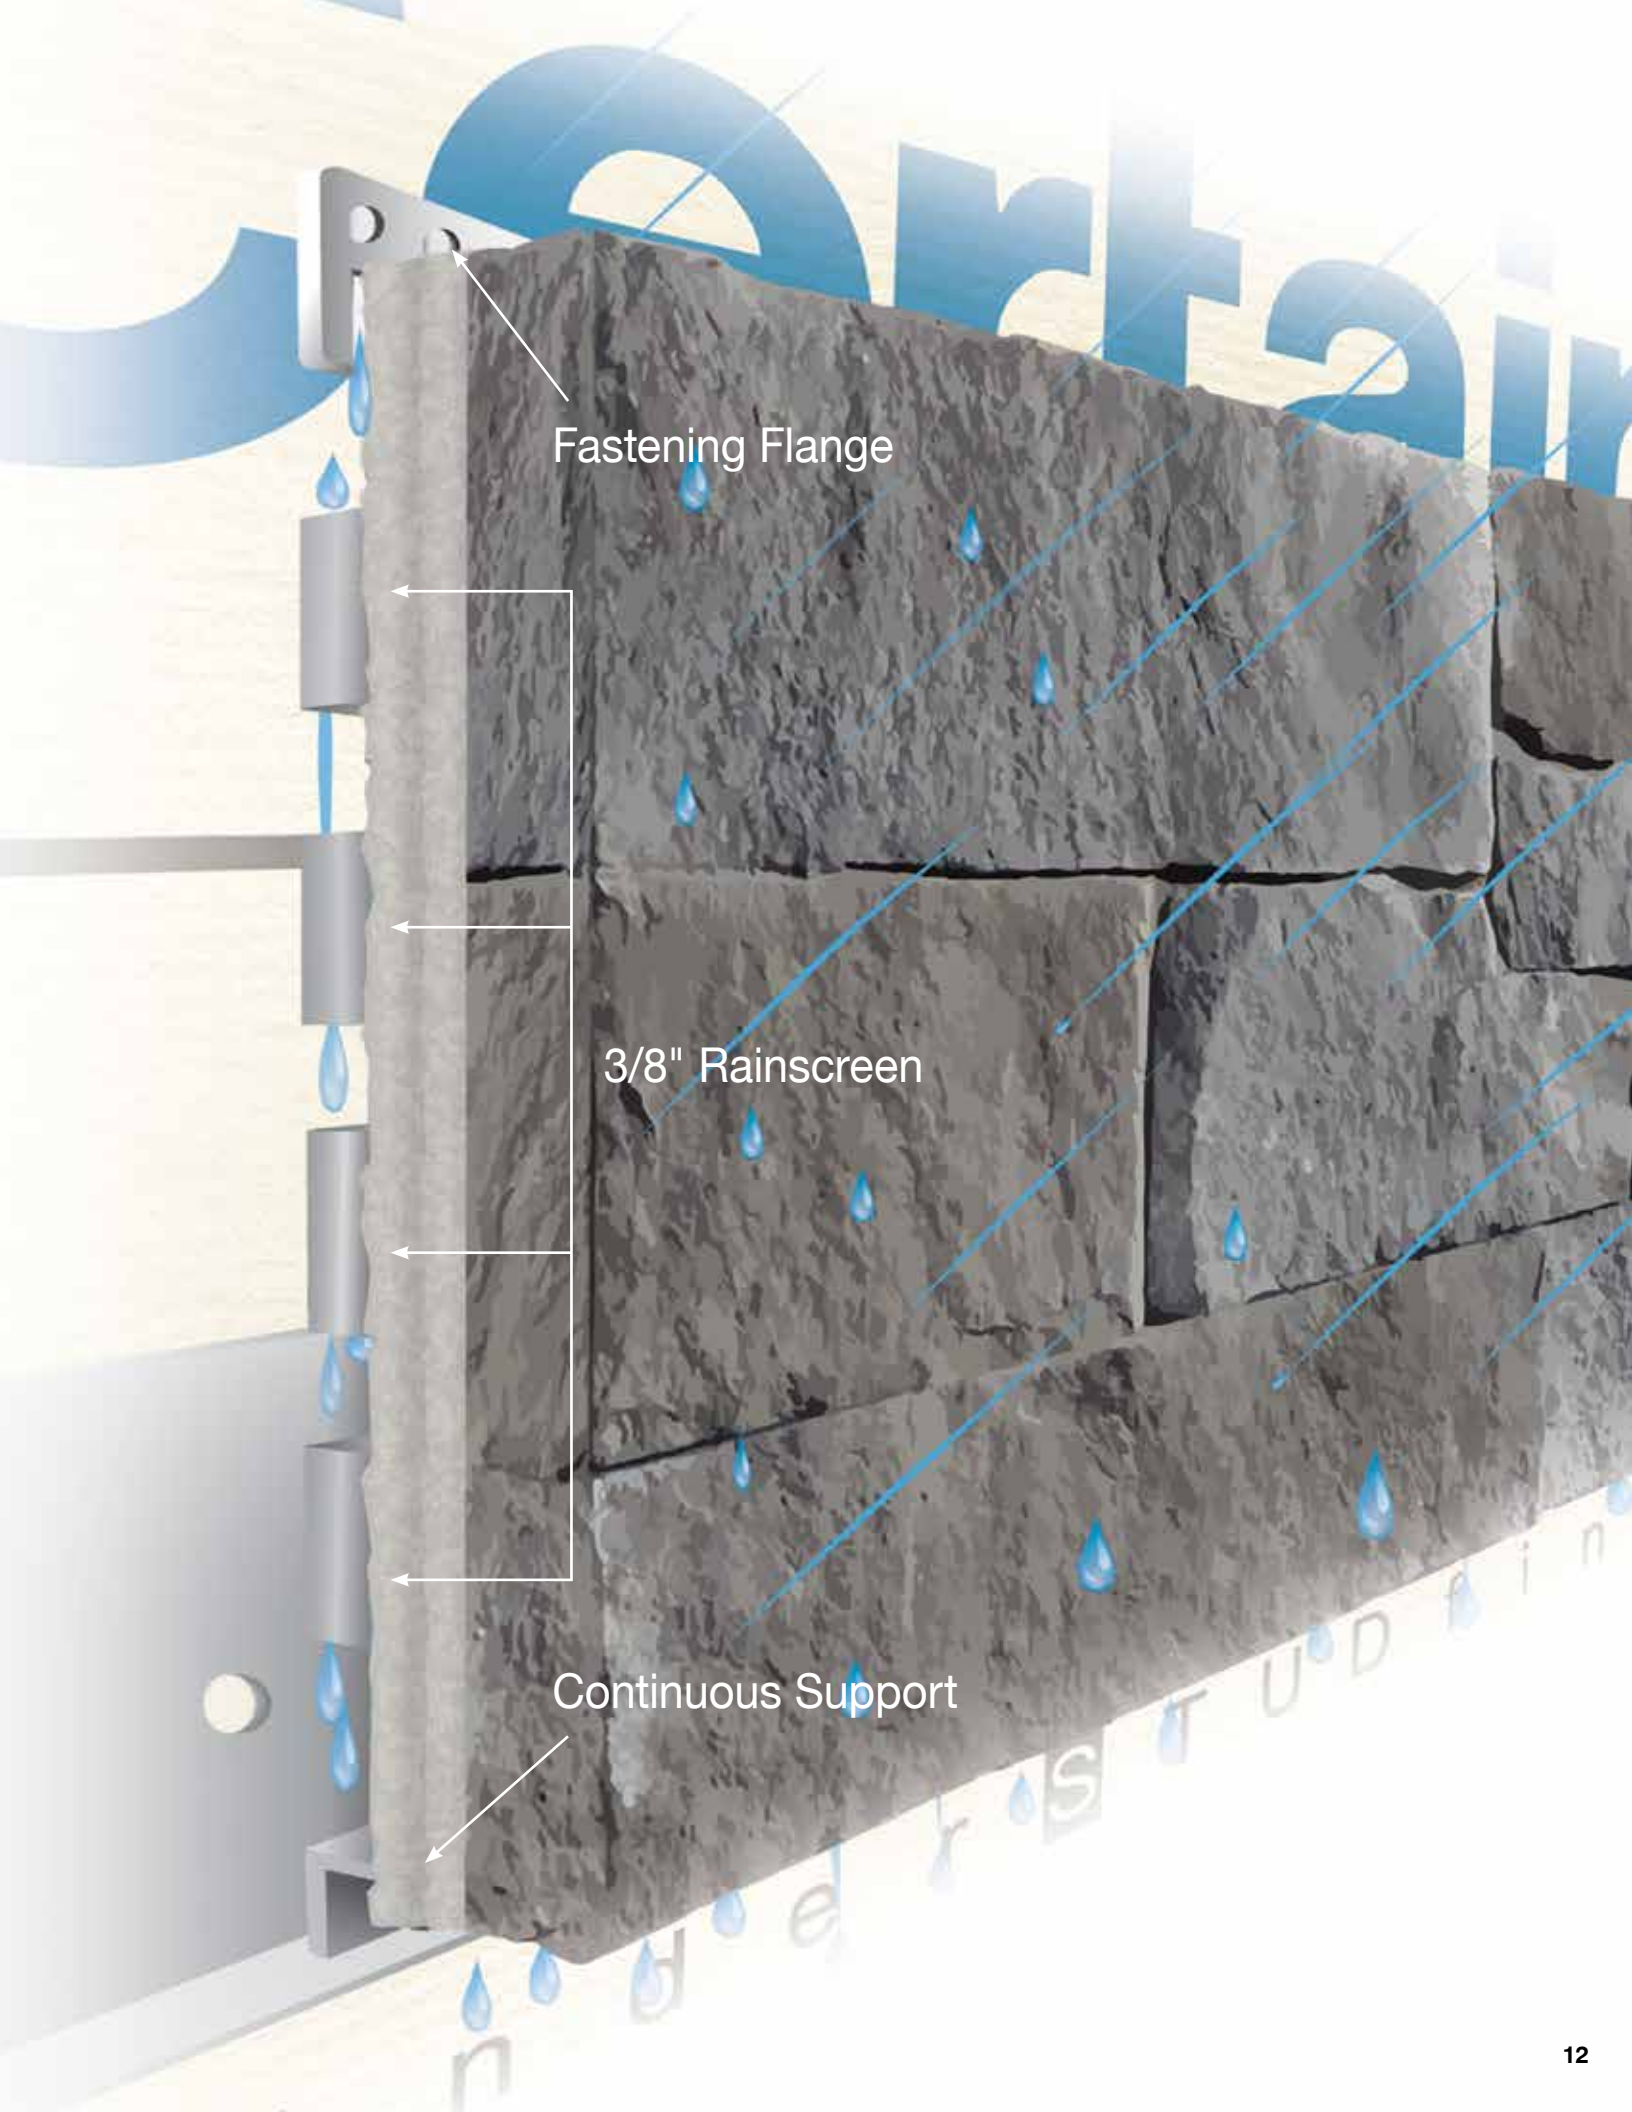

Panelized

3 panel widths are randomly pre-mixed in a carton to optimize panel's appearance.

Note: STONEfaçade is suitable for use in two-story exterior applications up to 30' high.

Designed for years of worry-free performance, STONEfaçade requires no sealing, coating or mortar. And unlike actual individual stone and other manufactured stone cladding products, STONEfaçade LedgeStone is an easy-to-install panelized system.

No Mortar

In addition, the unique design of the fully-integrated rainscreen provides moisture management protection for your walls and provides a simplified means of installation.

Easy to Install

Fastening Flange